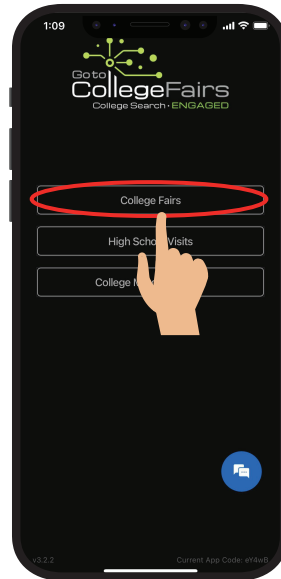

1 Download the GTCF App

Basic App Requirements:

- iPhone® running iOS 11 or above
- Android device running Android 8.0 (Oreo) or above

2 Follow these steps

Tap College Fairs

Search for Your Fair

Tap Fair Name

Select Your College

3 Scan this test barcode

Tap the Scan Button

4 OPTIONAL: Scan for video tutorial and additional resources

ATTENTION: If you need any assistance, please visit us at the services desk.

GTCF MobileScan Quick Start