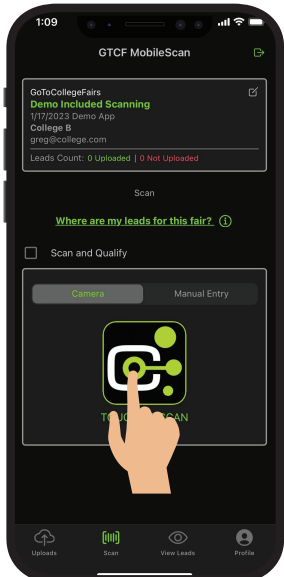

1 Download the GTCF App

Basic App Requirements:

- iPhone® running iOS 11 or above
- Android device running Android 8.0 (Oreo) or above

2 Follow these steps

Tap College Fairs

Search for Your Fair

Tap Fair Name

Select Your College

3 Scan this test barcode

Tap the Scan Button

4 OPTIONAL: Scan for video tutorial and additional resources

ATTENTION: If you need any assistance, please visit us at the services desk.

GTCF MobileScan Quick Start