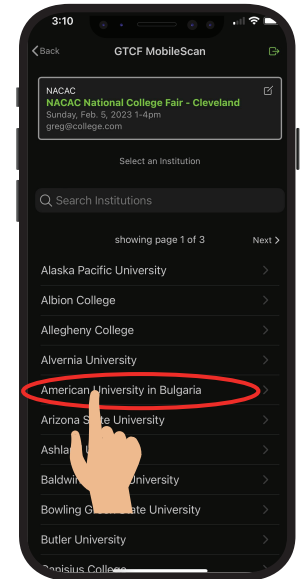

1 Download the GTCF App

Basic App Requirements:

- iPhone® running iOS 11 or above
- Android device running Android 8.0 (Oreo) or above

2 Follow these steps

Tap College Fairs

Search for Your Fair

Tap Fair Name

Select Your College

3 Scan this test barcode

Tap the Scan Button

4 OPTIONAL: Scan for video tutorial and additional resources

ATTENTION: If you need any assistance, please visit us at the services desk.

GTCF MobileScan Quick Start