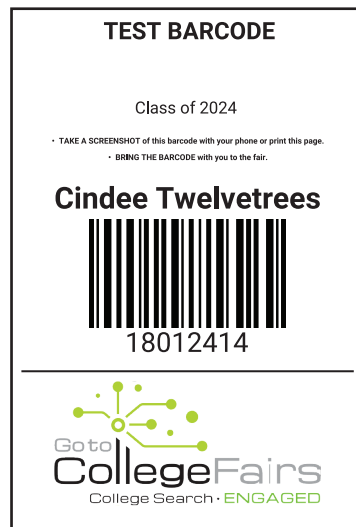

1 Download the GTCF App

Basic App Requirements:

- iPhone® running iOS 11 or above
- Android device running Android 8.0 (Oreo) or above

2 Follow these steps

3 Scan this test barcode

4 OPTIONAL: Scan for video tutorial and additional resources

ATTENTION: If you need any assistance, please visit us at the services desk.

GTCF MobileScan Quick Start