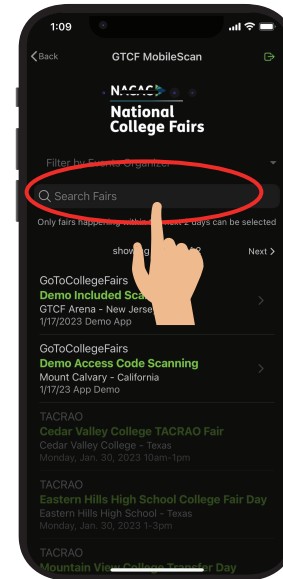

1 Download the GTCF App

Basic App Requirements:

- iPhone® running iOS 11 or above
- Android device running Android 8.0 (Oreo) or above

2 Follow these steps

Tap College Fairs

Search for Your Fair

Tap Fair Name

Select Your College

3 Scan this test barcode

Tap the Scan Button

4 OPTIONAL: Scan for video tutorial and additional resources

ATTENTION: If you need any assistance, please visit us at the services desk.

GTCF MobileScan Quick Start