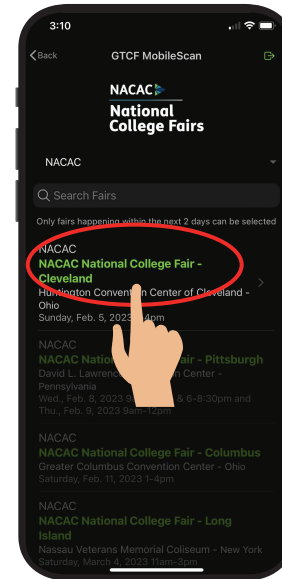

1 Download the GTCF App

Basic App Requirements:

- iPhone® running iOS 11 or above
- Android device running Android 8.0 (Oreo) or above

2 Follow these steps

Tap College Fairs

Search for Your Fair

Tap Fair Name

Select Your College

3 Scan this test barcode

Tap the Scan Button

4 OPTIONAL: Scan for video tutorial and additional resources

ATTENTION: If you need any assistance, please visit us at the services desk.

GTCF MobileScan Quick Start